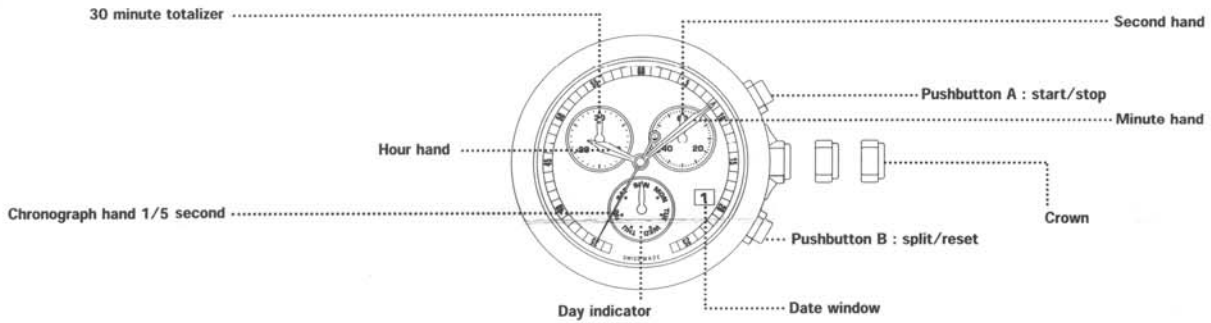

**PRESENTATION**

**SETTINGS**

**SETTING THE TIME HOUR AND MINUTE**

**SETTING THE DATE**  
CAUTION: NEVER CORRECT DATE BETWEEN 9 PM AND 0.30 AM.

**CHRONO FUNCTIONS**

**CHRONOGRAPH**

**MESURE DE TEMPS INTERMEDIAIRES - MEASURING SPLIT TIMES - MESSUNG VON ZWISCHENZEITEN - MISURAZIONE DEI TEMPI INTERMEDIARI**

**CHRONO CALIBRATION**

**AFTER BATTERY EXCHANGE OR MISHANDLING ONLY**  
TO RESET CHRONOGRAPH, MINUTE AND SECOND CHRONOGRAPH