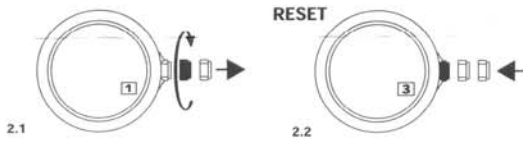

**PRESENTATION**

**SETTINGS**

**SETTING THE TIME HOUR AND MINUTE**

**SETTING THE DATE**  
CAUTION: NEVER CORRECT DATE BETWEEN 9 PM AND 0.30 AM.

**CHRONO FUNCTIONS**

**CHRONOGRAPH**

**MESURE DE TEMPS INTERMEDIAIRES - MEASURING SPLIT TIMES - MESSUNG VON ZWISCHENZEITEN - MISURAZIONE DEI TEMPI INTERMEDIARI**