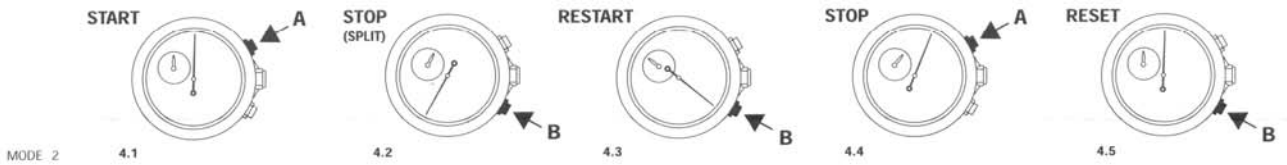

**PRESENTATION**

**SETTINGS**

**SETTING THE TIME HOUR AND MINUTE**

**SETTING THE DATE**  
CAUTION: NEVER CORRECT DATE BETWEEN 9 PM AND 0.30 AM.

**CHRONO FUNCTIONS**

**CHRONOGRAPH**

**MESURE DE TEMPS INTERMEDIAIRES - MEASURING SPLIT TIMES - MESSUNG VON ZWISCHENZEITEN - MISURAZIONE DEI TEMPI INTERMEDIARI**

**CHRONO CALIBRATION**

**AFTER BATTERY EXCHANGE OR MISHANDLING ONLY**  
TO RESET CHRONOGRAPH, MINUTE AND SECOND CHRONOGRAPH