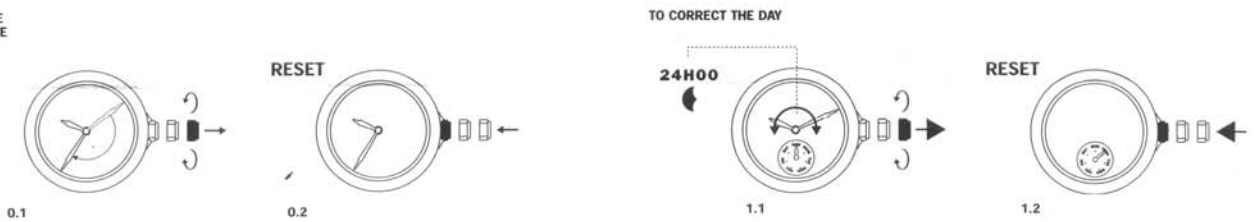

**PRESENTATION**

**SETTINGS**

**SETTING THE TIME HOUR AND MINUTE**

**SETTING THE DATE**  
CAUTION: NEVER CORRECT DATE BETWEEN 9 PM AND 0.30 AM.

**CHRONO FUNCTIONS**

**CHRONOGRAPH**

**MESURE DE TEMPS INTERMEDIAIRES - MEASURING SPLIT TIMES - MESSUNG VON ZWISCHENZEITEN - MISURAZIONE DEI TEMPI INTERMEDIARI**

**CHRONO CALIBRATION**

**AFTER BATTERY EXCHANGE OR MISHANDLING ONLY**  
TO RESET CHRONOGRAPH, MINUTE AND SECOND CHRONOGRAPH