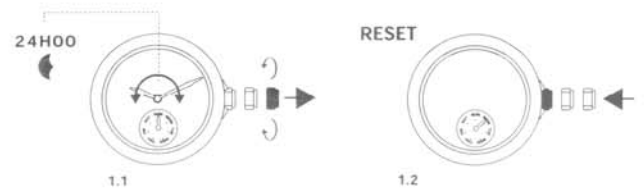

SETTINGS

**SETTING THE TIME
HOUR AND MINUTE**

TO CORRECT THE DAY

**SETTING THE DATE
CAUTION: NEVER CORRECT DATE
BETWEEN 21H00 AND 03H30.**

ALARM SETTING

CHRONO FUNCTIONS

CHRONOGRAPH

**MEASURING SPLIT TIMES
UP TO 30 MIN.**