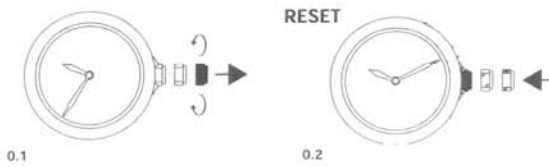

SETTINGS

**SETTING THE TIME
HOUR AND MINUTE**

TO CORRECT THE DAY

**SETTING THE DATE
CAUTION: NEVER CORRECT DATE
BETWEEN 21H00 AND 03H30.**

ALARM SETTING

CHRONO FUNCTIONS

CHRONOGRAPH

**MEASURING SPLIT TIMES
UP TO 30 MIN.**

CHRONO CALIBRATION

AFTER BATTERY EXCHANGE OR MISHANDLING ONLY

**TO RESET CHRONOGRAPH,
MINUTE AND SECOND CHRONOGRAPH**