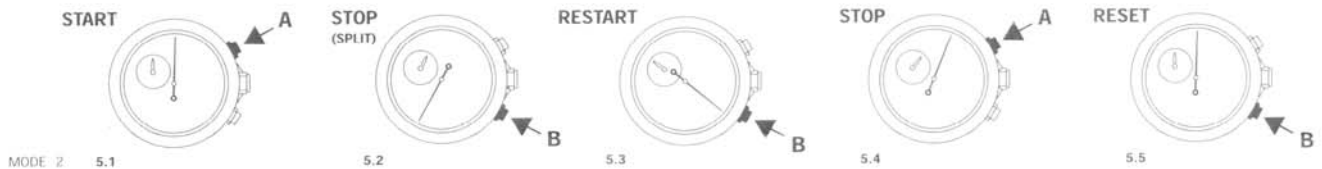

SETTINGS

**SETTING THE TIME
HOUR AND MINUTE**

TO CORRECT THE DAY

**SETTING THE DATE
CAUTION: NEVER CORRECT DATE
BETWEEN 21H00 AND 03H30.**

ALARM SETTING

CHRONO FUNCTIONS

CHRONOGRAPH

**MEASURING SPLIT TIMES
UP TO 30 MIN.**

CHRONO CALIBRATION

AFTER BATTERY EXCHANGE OR MISHANDLING ONLY

**TO RESET CHRONOGRAPH,
MINUTE AND SECOND CHRONOGRAPH**