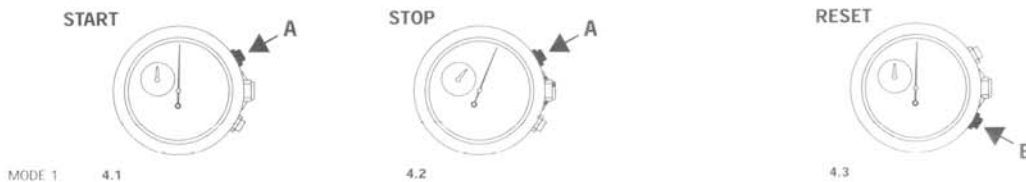

SETTINGS

**SETTING THE TIME
HOUR AND MINUTE**

TO CORRECT THE DAY

**SETTING THE DATE
CAUTION: NEVER CORRECT DATE
BETWEEN 21H00 AND 03H30.**

ALARM SETTING

CHRONO FUNCTIONS

CHRONOGRAPH

**MEASURING SPLIT TIMES
UP TO 30 MIN.**

CHRONO CALIBRATION

AFTER BATTERY EXCHANGE OR MISHANDLING ONLY

**TO RESET CHRONOGRAPH,
MINUTE AND SECOND CHRONOGRAPH**