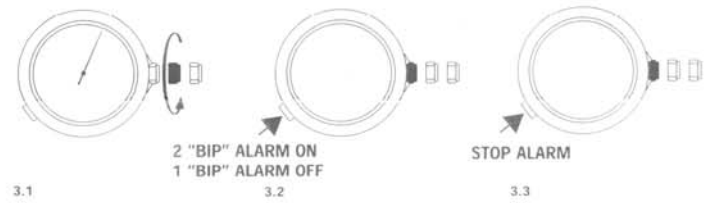

SETTINGS

**SETTING THE TIME
HOUR AND MINUTE**

TO CORRECT THE DAY

**SETTING THE DATE
CAUTION: NEVER CORRECT DATE
BETWEEN 21H00 AND 03H30.**

ALARM SETTING

CHRONO FUNCTIONS

CHRONOGRAPH

**MEASURING SPLIT TIMES
UP TO 30 MIN.**