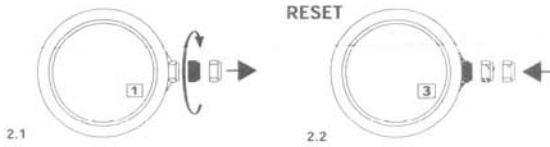

SETTINGS

**SETTING THE TIME
HOUR AND MINUTE**

TO CORRECT THE DAY

**SETTING THE DATE
CAUTION: NEVER CORRECT DATE
BETWEEN 21H00 AND 03H30.**

ALARM SETTING

CHRONO FUNCTIONS

CHRONOGRAPH

**MEASURING SPLIT TIMES
UP TO 30 MIN.**