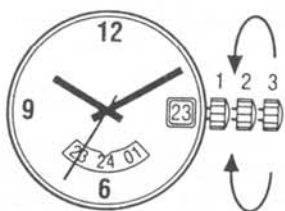

Cal. 505.24H, 505.24D

Cal. 515.24H, 515.24D

Stem position 1:

- Home position, watch runs

Stem position 2:

- Quick change of the date (↻ clockwise), watch runs
- Quick change of 24h indication (↻ anticlockwise), watch runs

Stem position 3:

- Hand-setting, watch stops
- Stop second (to save up to 70% energy)

Indication: At quick change of date between 09.30 p.m. and 00.00 a.m. during the calendar jump phase the next calendar jump will only follow after 24 hours.

Battery

371

Ø 9.50 mm, H 2.10 mm